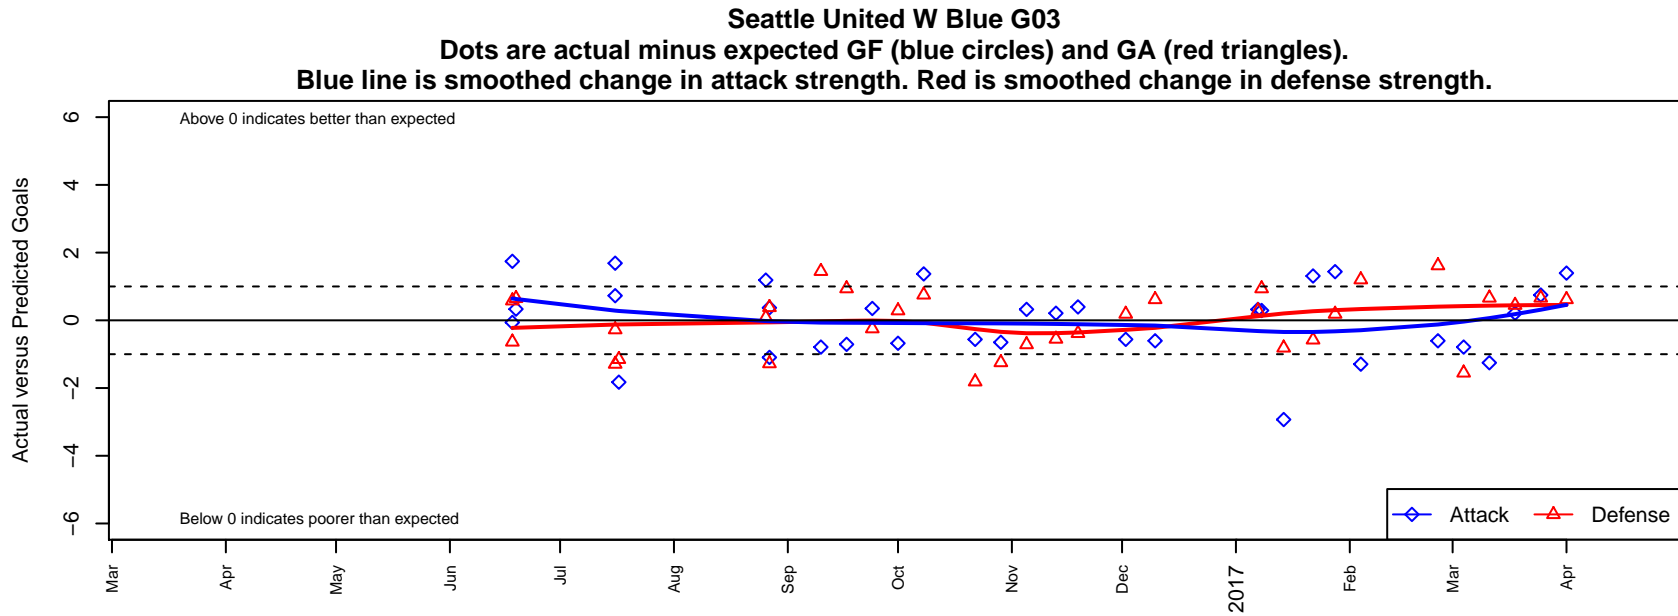

## Seattle United W Blue G03

Seattle United Regional  
 Seattle, WA  
 G03 total strength=1075  
 attack=2 defense=3.36  
 fall league = NPSL Div 1 (03) U14  
 spr league = Spr NPSL (03) Div 1 U14

alt names used:  
 Seattle United West G03 Blue  
 Seattle United West G03 Blue  
 Seattle United West G03 Blue  
 SU West G03 Blue  
 Seattle United West G03 Blue  
 Seattle United West G03 Blue

**attack and defense variance (black dot)  
relative to other teams  
and top 10 in region**

**attack and defense rating  
relative to others at age  
and all opponents in last 13 months**

**Performance relative to 13 month average**