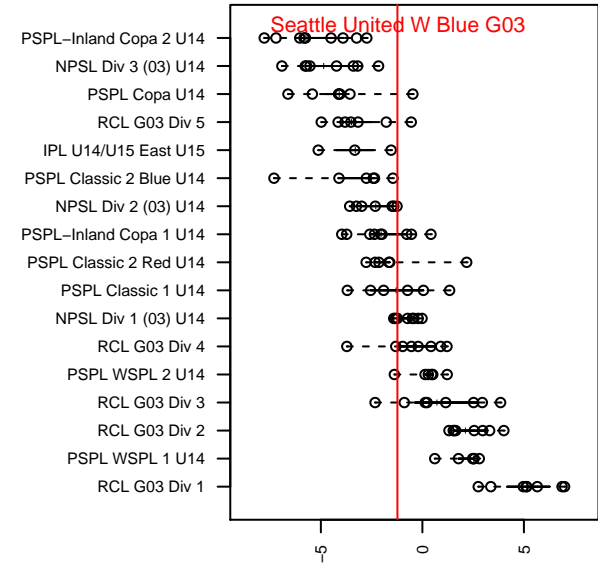

## Seattle United W Blue G03

Seattle United Regional  
 Seattle, WA  
 G03 total strength=1075  
 attack=2 defense=3.36  
 fall league = NPSL Div 1 (03) U14  
 spr league = Spr NPSL (03) Div 1 U14

alt names used:  
 Seattle United West G03 Blue  
 Seattle United West G03 Blue  
 Seattle United West G03 Blue  
 SU West G03 Blue  
 Seattle United West G03 Blue  
 Seattle United West G03 Blue

Venues played:  
 2016 Skagit Firecracker Silver U14  
 2016 KITG GU14 Green  
 2016 River Jam Samba U14  
 2016 NPSL Division 1 (03) U14  
 2016 Founders Cup G03 Div A  
 2016 Spr NPSL (03) Division 1 U14

**attack and defense variance (black dot)  
relative to other teams  
and top 10 in region**

**attack and defense rating  
relative to others at age  
and all opponents in last 13 months**

**Performance relative to 13 month average**